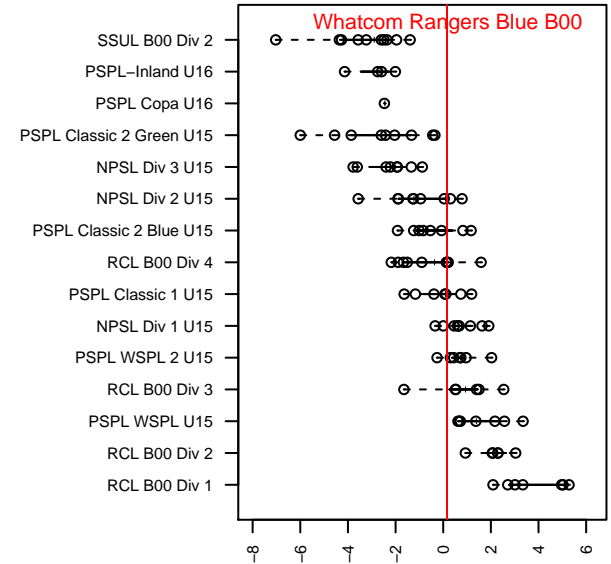

Whatcom Rangers Blue B00

Whatcom FC Rangers
 Bellingham, WA
 B00 total strength=1265
 attack=5.98 defense=4.2
 fall league = RCL B00 Div 4
 notes= Colvin

alt names used:
 59 WFC Rangers BU15 Blue
 Whatcom FC Ra – BU00 Blue
 WFC RANGERS WHATCOM FC RANGERS B
 WFC RANGERS WHATCOM FC RANGERS B
 Whatcom FC Ra – BU00 Blue

Venues played:
 2015 Baker Blast U14–15
 2015 WA Rush Cup B15 Silver U15
 2015 REDAPT Cup Silver U15
 2015 RCL B00 Div 4
 2015 WYS Presidents Cup B00 Division 2

Whatcom Rangers Blue B00
 Dots are actual minus expected GF (blue circles) and GA (red triangles).
 Blue line is smoothed change in attack strength. Red is smoothed change in defense strength.

**attack and defense variance (black dot)
relative to other teams
and top 10 in region**

**attack and defense rating
relative to others at age
and all opponents in last 13 months**

Performance relative to 13 month average