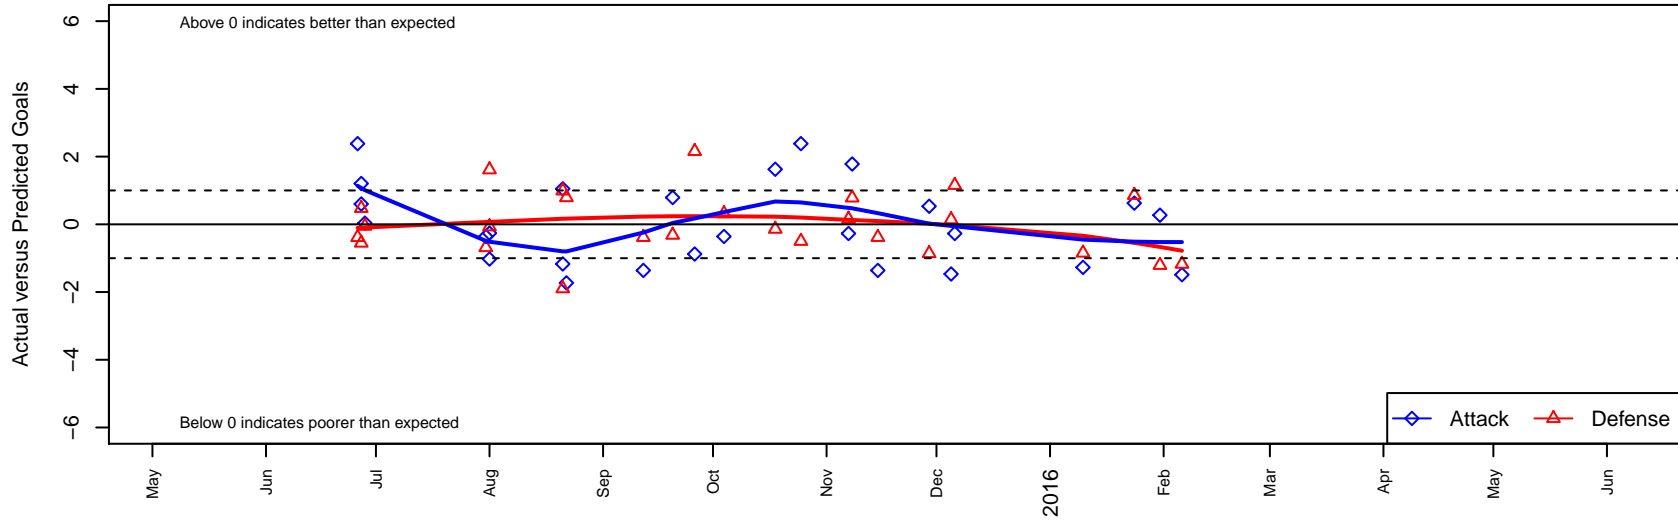

Whatcom Rangers Blue B00

Whatcom FC Rangers
 Bellingham, WA
 B00 total strength=1265
 attack=5.98 defense=4.2
 fall league = RCL B00 Div 4
 notes= Colvin

alt names used:
 59 WFC Rangers BU15 Blue
 Whatcom FC Ra – BU00 Blue
 WFC RANGERS WHATCOM FC RANGERS B
 WFC RANGERS WHATCOM FC RANGERS B
 Whatcom FC Ra – BU00 Blue

Venues played:
 2015 Baker Blast U14–15
 2015 WA Rush Cup B15 Silver U15
 2015 REDAPT Cup Silver U15
 2015 RCL B00 Div 4
 2015 WYS Presidents Cup B00 Division 2

Whatcom Rangers Blue B00
 Dots are actual minus expected GF (blue circles) and GA (red triangles).
 Blue line is smoothed change in attack strength. Red is smoothed change in defense strength.

**attack and defense variance (black dot)
relative to other teams
and top 10 in region**

**attack and defense rating
relative to others at age
and all opponents in last 13 months**

Performance relative to 13 month average