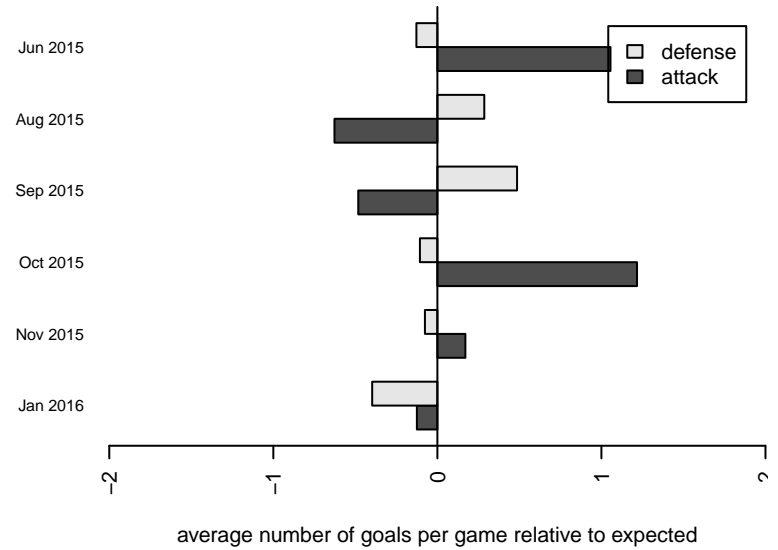

Performance relative to 13 month average