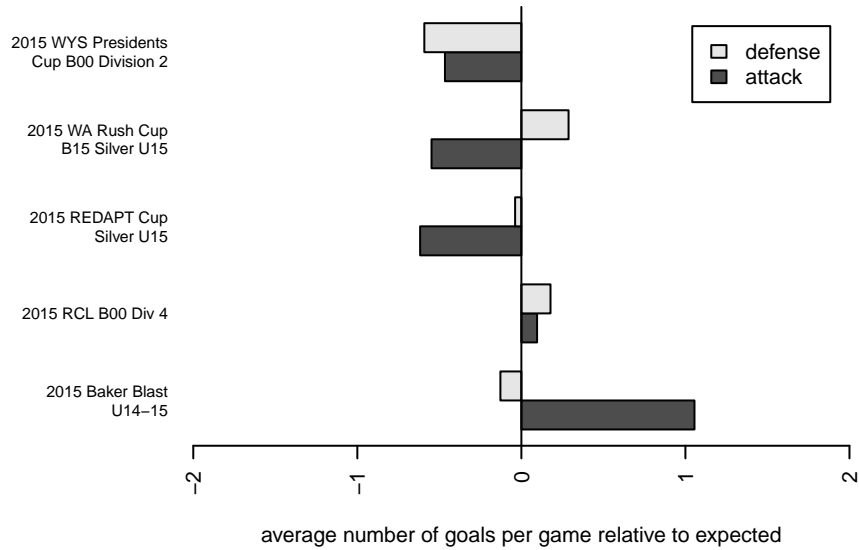

Whatcom Rangers Blue B00

Whatcom FC Rangers
 Bellingham, WA
 B00 total strength=1265
 attack=5.98 defense=4.2
 fall league = RCL B00 Div 4
 notes= Colvin

alt names used:
 59 WFC Rangers BU15 Blue
 Whatcom FC Ra – BU00 Blue
 WFC RANGERS WHATCOM FC RANGERS B
 WFC RANGERS WHATCOM FC RANGERS B
 Whatcom FC Ra – BU00 Blue

Venues played:
 2015 Baker Blast U14–15
 2015 WA Rush Cup B15 Silver U15
 2015 REDAPT Cup Silver U15
 2015 RCL B00 Div 4
 2015 WYS Presidents Cup B00 Division 2

Whatcom Rangers Blue B00
 Dots are actual minus expected GF (blue circles) and GA (red triangles).
 Blue line is smoothed change in attack strength. Red is smoothed change in defense strength.

**attack and defense variance (black dot)
relative to other teams
and top 10 in region**

**attack and defense rating
relative to others at age
and all opponents in last 13 months**

Performance relative to 13 month average