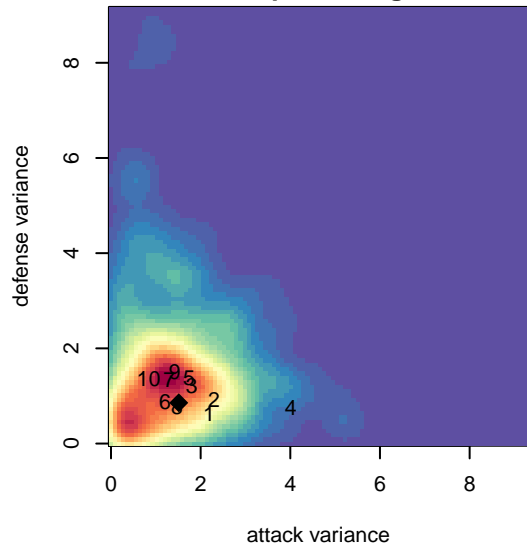

Whatcom Rangers Blue B00

Whatcom FC Rangers
 Bellingham, WA
 B00 total strength=1265
 attack=5.98 defense=4.2
 fall league = RCL B00 Div 4
 notes= Colvin

alt names used:
 59 WFC Rangers BU15 Blue
 Whatcom FC Ra – BU00 Blue
 WFC RANGERS WHATCOM FC RANGERS B
 WFC RANGERS WHATCOM FC RANGERS B
 Whatcom FC Ra – BU00 Blue

Venues played:
 2015 Baker Blast U14–15
 2015 WA Rush Cup B15 Silver U15
 2015 REDAPT Cup Silver U15
 2015 RCL B00 Div 4
 2015 WYS Presidents Cup B00 Division 2

Whatcom Rangers Blue B00
 Dots are actual minus expected GF (blue circles) and GA (red triangles).
 Blue line is smoothed change in attack strength. Red is smoothed change in defense strength.

**attack and defense variance (black dot)
relative to other teams
and top 10 in region**

**attack and defense rating
relative to others at age
and all opponents in last 13 months**

Performance relative to 13 month average